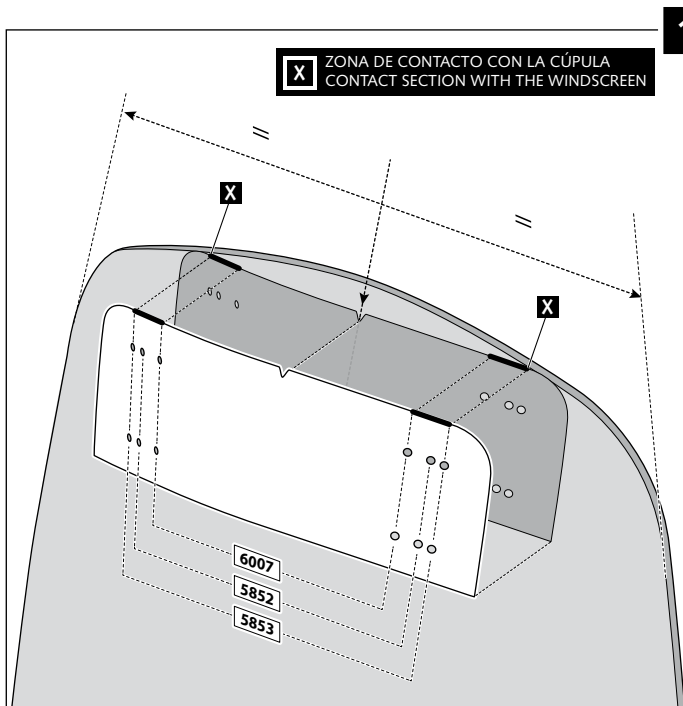

VISERA MULTIREGULABLE MULTI-ADJUSTABLE VISOR

INSTRUCCIONES DE MONTAJE - MOUNTING INSTRUCTIONS - MONTAGEANLEITUNG

TIPO/TYPE B - TIPO/TYPE B - TIPO/TYPE B