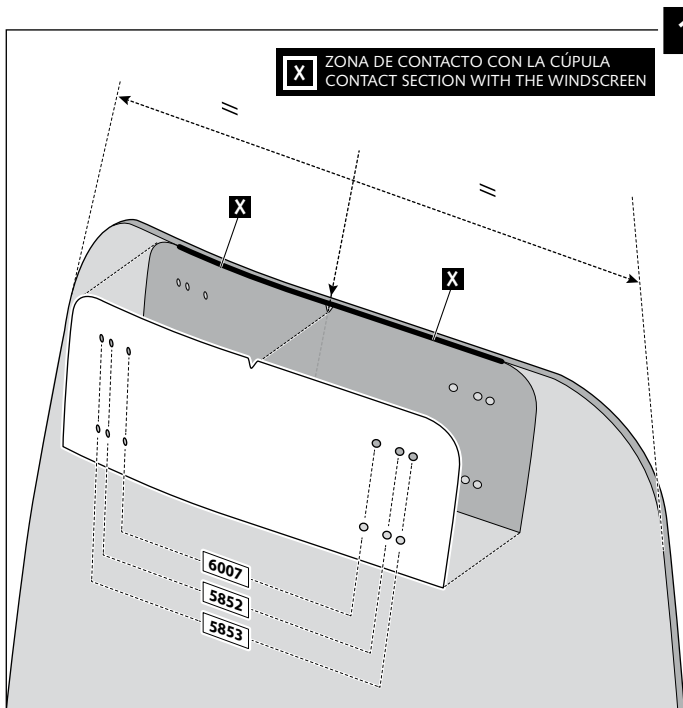

VISERA MULTIREGULABLE MULTI-ADJUSTABLE VISOR

INSTRUCCIONES DE MONTAJE - MOUNTING INSTRUCTIONS - MONTAGEANLEITUNG

TIPO/TYPER A - TIPO/TYPER A - TIPO/TYPER A